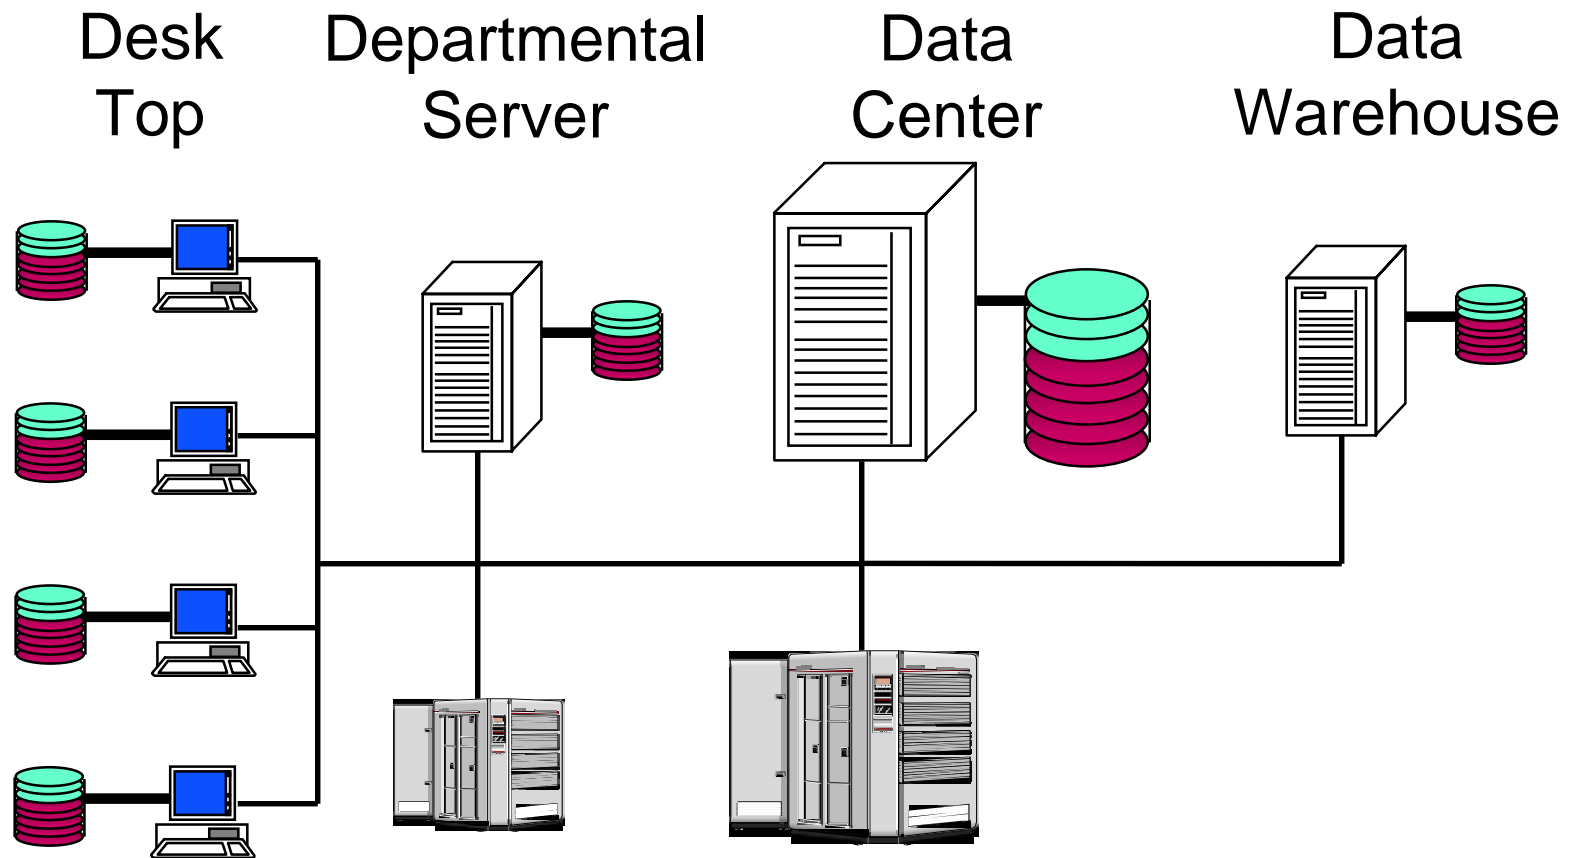

UniTree Distributed Approach