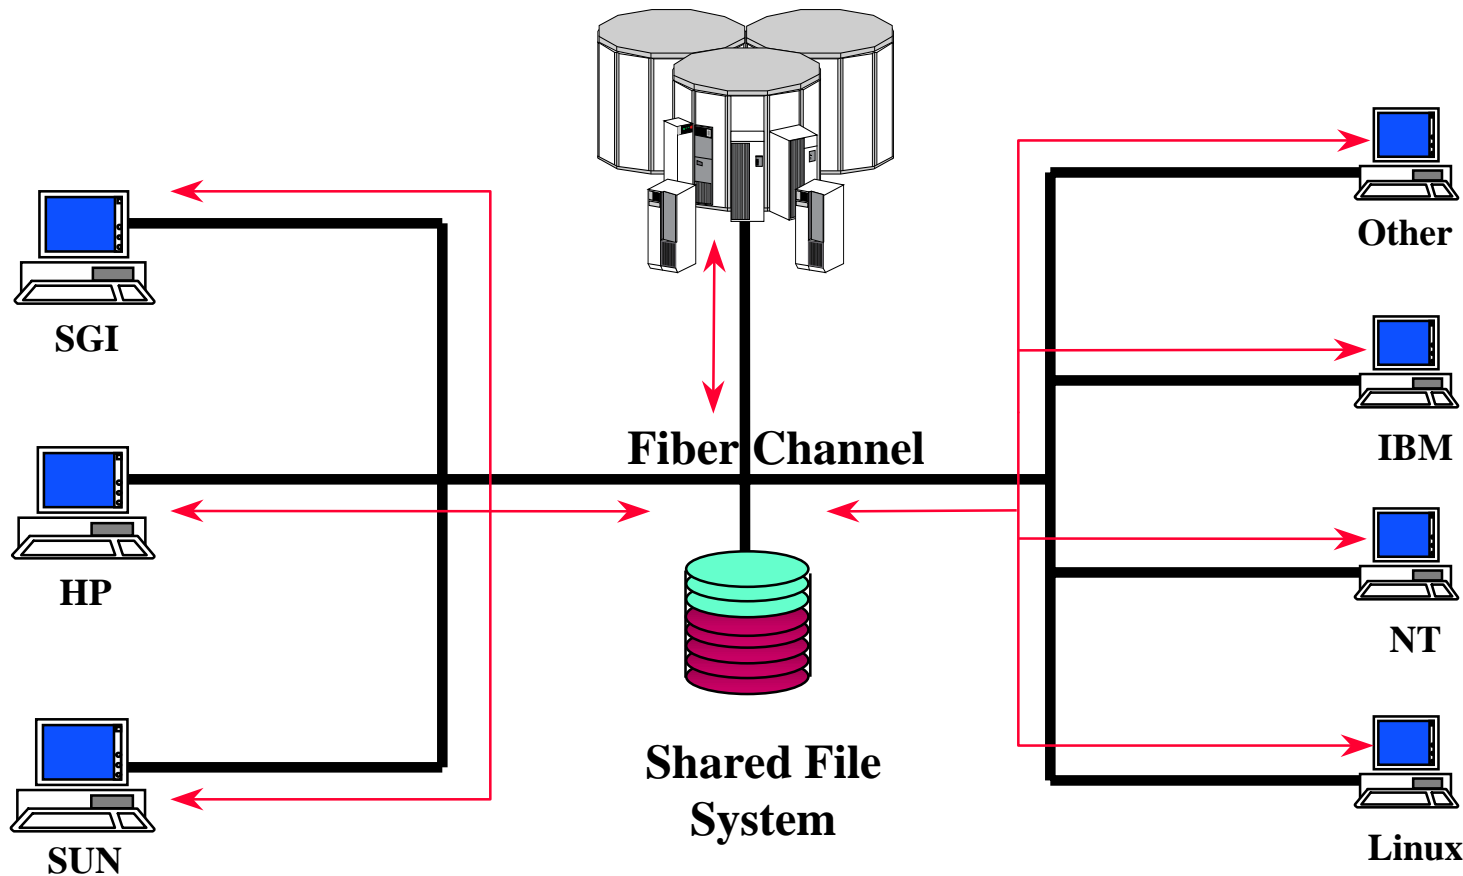

Shared File System - SANS