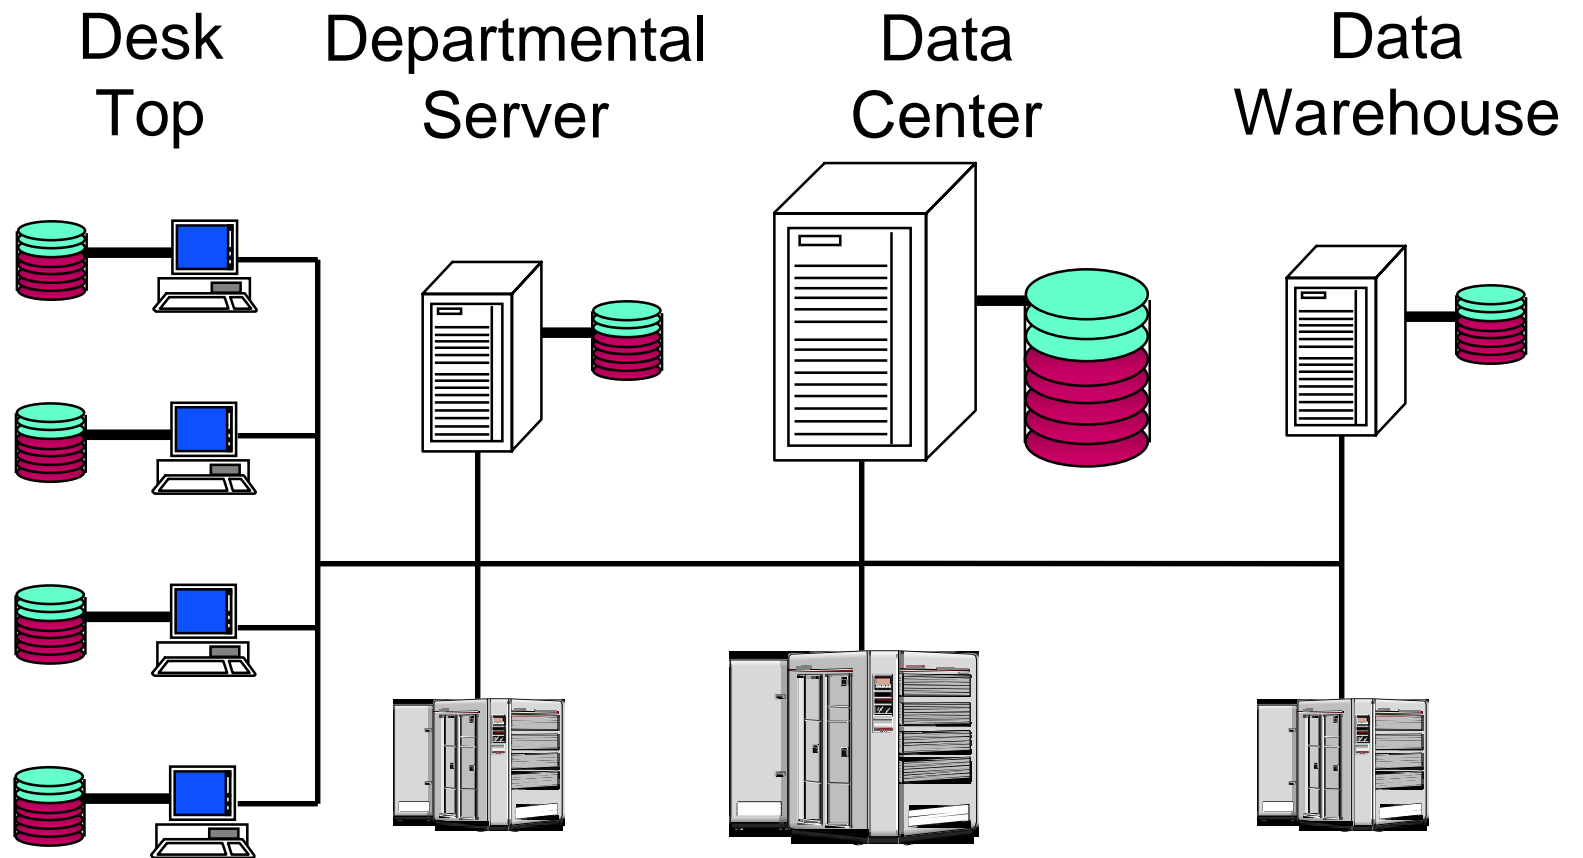

# UniTree Distributed Approach

# UniTree Product Set

- UCFM - Central File Manager
  - Core Product - Provides Industry Leading HSM Functionality, Tape Management, Performance and the UniTree File System
- DFS - Distributed File Server
  - Provides UCFM Functionality which migrates Data to Remote Libraries on a UCFM Server
- DTS - Distributed Tape System
  - Allows UCFM to Migrate Data to Multiple Distributed Libraries
- UVDM - Virtual Disk Manager
  - Allows Transparent Native File System Migration from local or client disk to UCFM