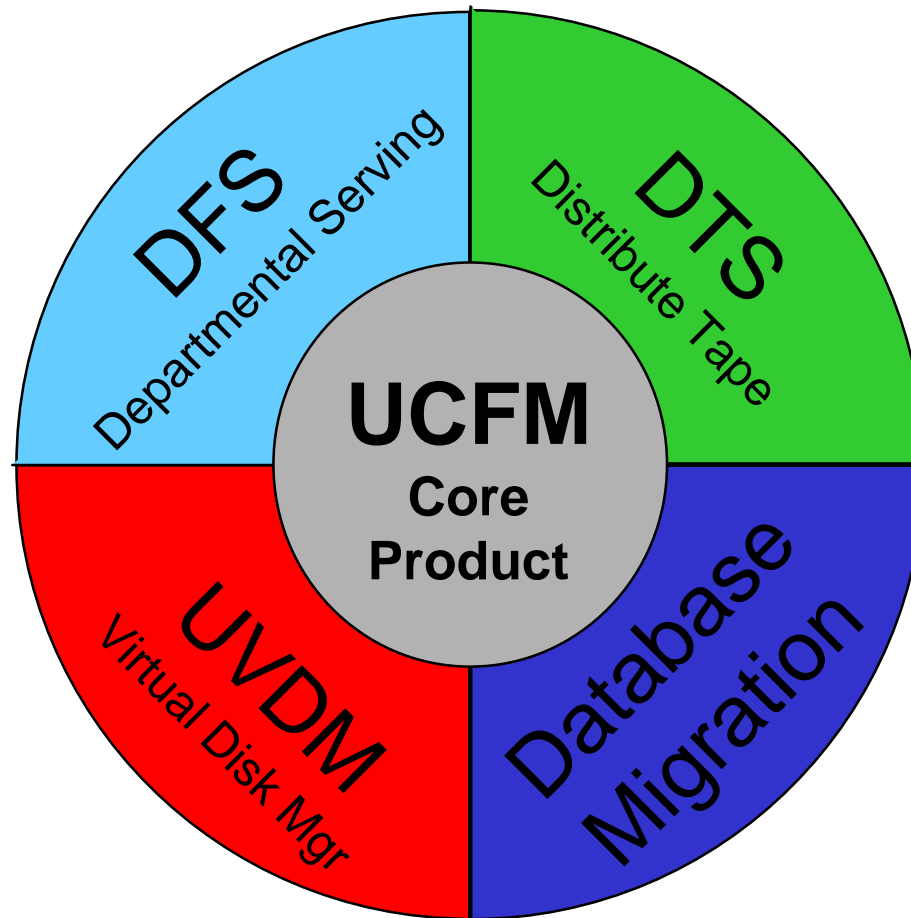

UniTree Environment