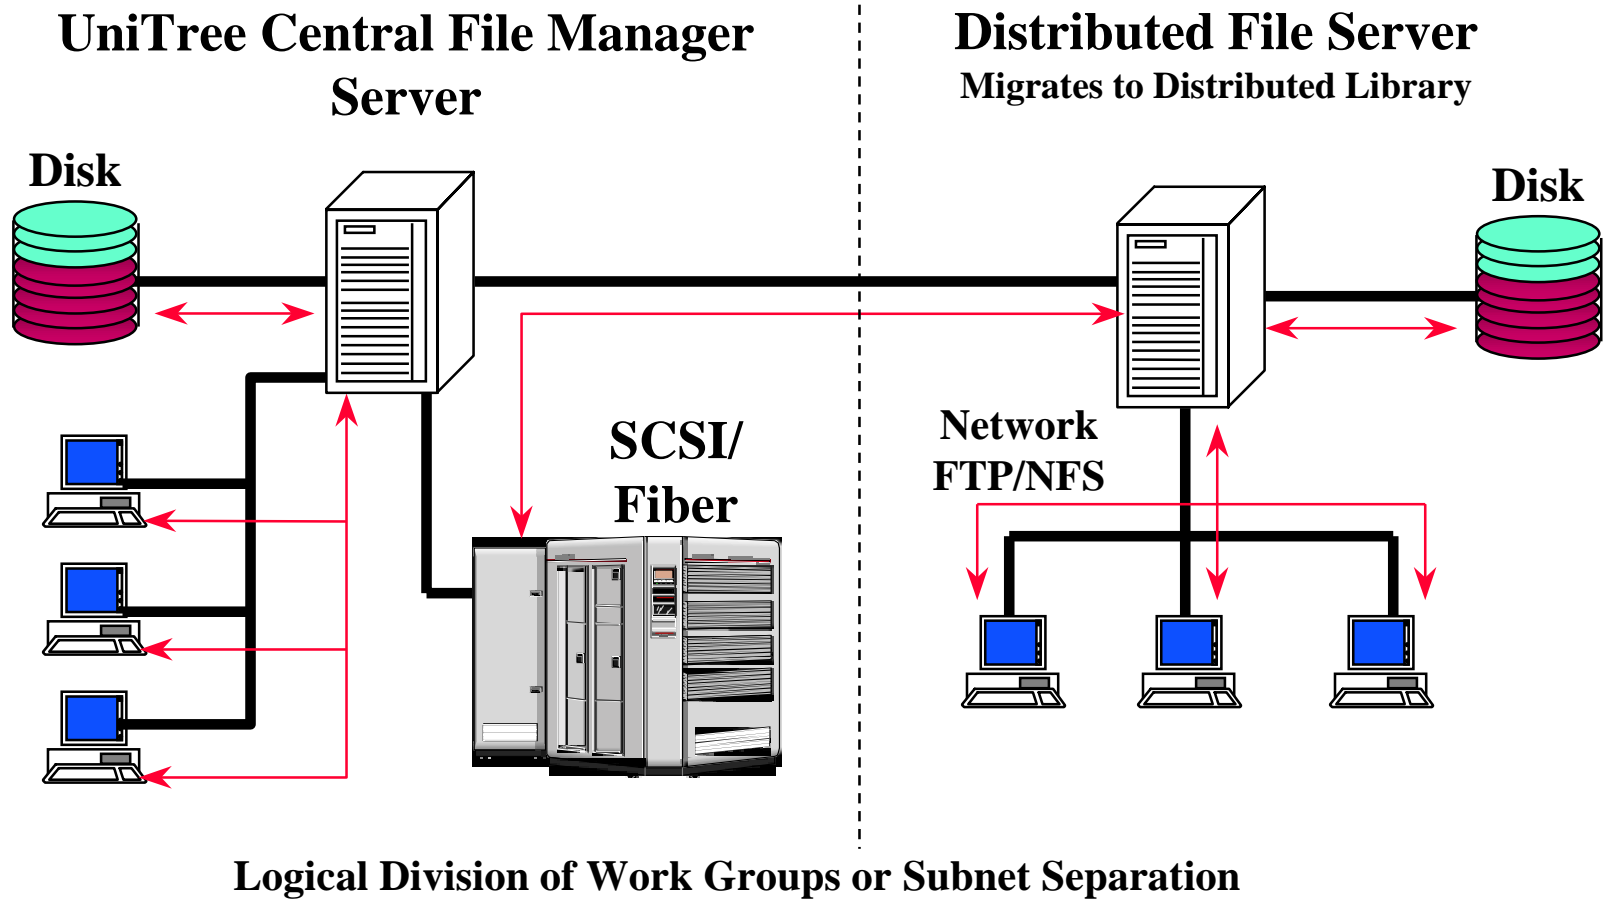

# UniTree Product Set

- UCFM - Central File Manager
  - Core Product - Provides Industry Leading HSM Functionality, Tape Management, Performance and the UniTree File System
- DFS - Distributed File Server
  - Provides UCFM Functionality which migrates Data to Remote Libraries on a UCFM Server
- DTS - Distributed Tape System
  - Allows UCFM to Migrate Data to Multiple Distributed Libraries
- UVDM - Virtual Disk Manager
  - Allows Transparent Native File System Migration from local or client disk to UCFM

# UniTree Environment

# Distributed File Server (DFS)

- Same Base Functionality as UCFM
- Migrates Data to Remote Library Resource that is Attached to a UCFM Server
- Provides Better Local Access for Departmental Environments

# Distributed Tape System (DTS)

- Provides Ability to Make Multiple Copies among Multiple Distributed Library Resources
- More Effectively Uses Distributed Resources
- Provides Automatic Off-Site Multiple Copy Redundancy