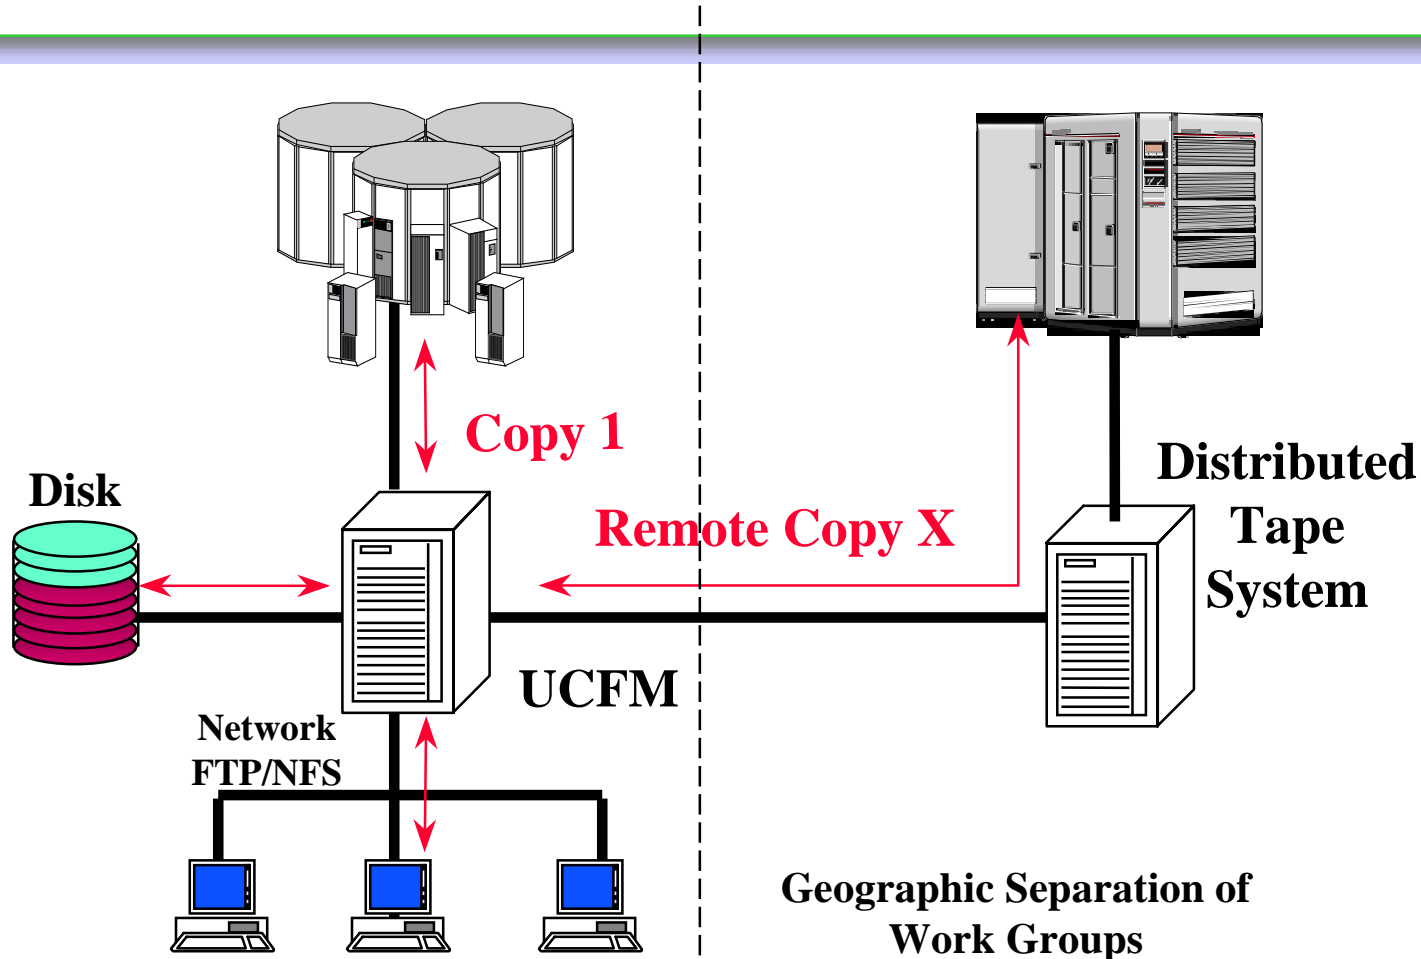

Distributed Tape Server (DTS)